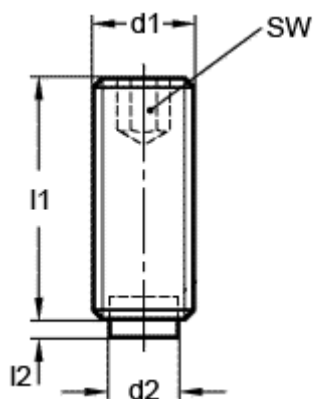

Data Sheet

Article number: 20930658A
Description: E+G Grub screw
GN 913.3-M10-16-MS

Measures

$d1 = M10$
 $d2 = 8.0$
 $l1 = 16$
 $l2 = 2.0$
 $SW = 5.0$